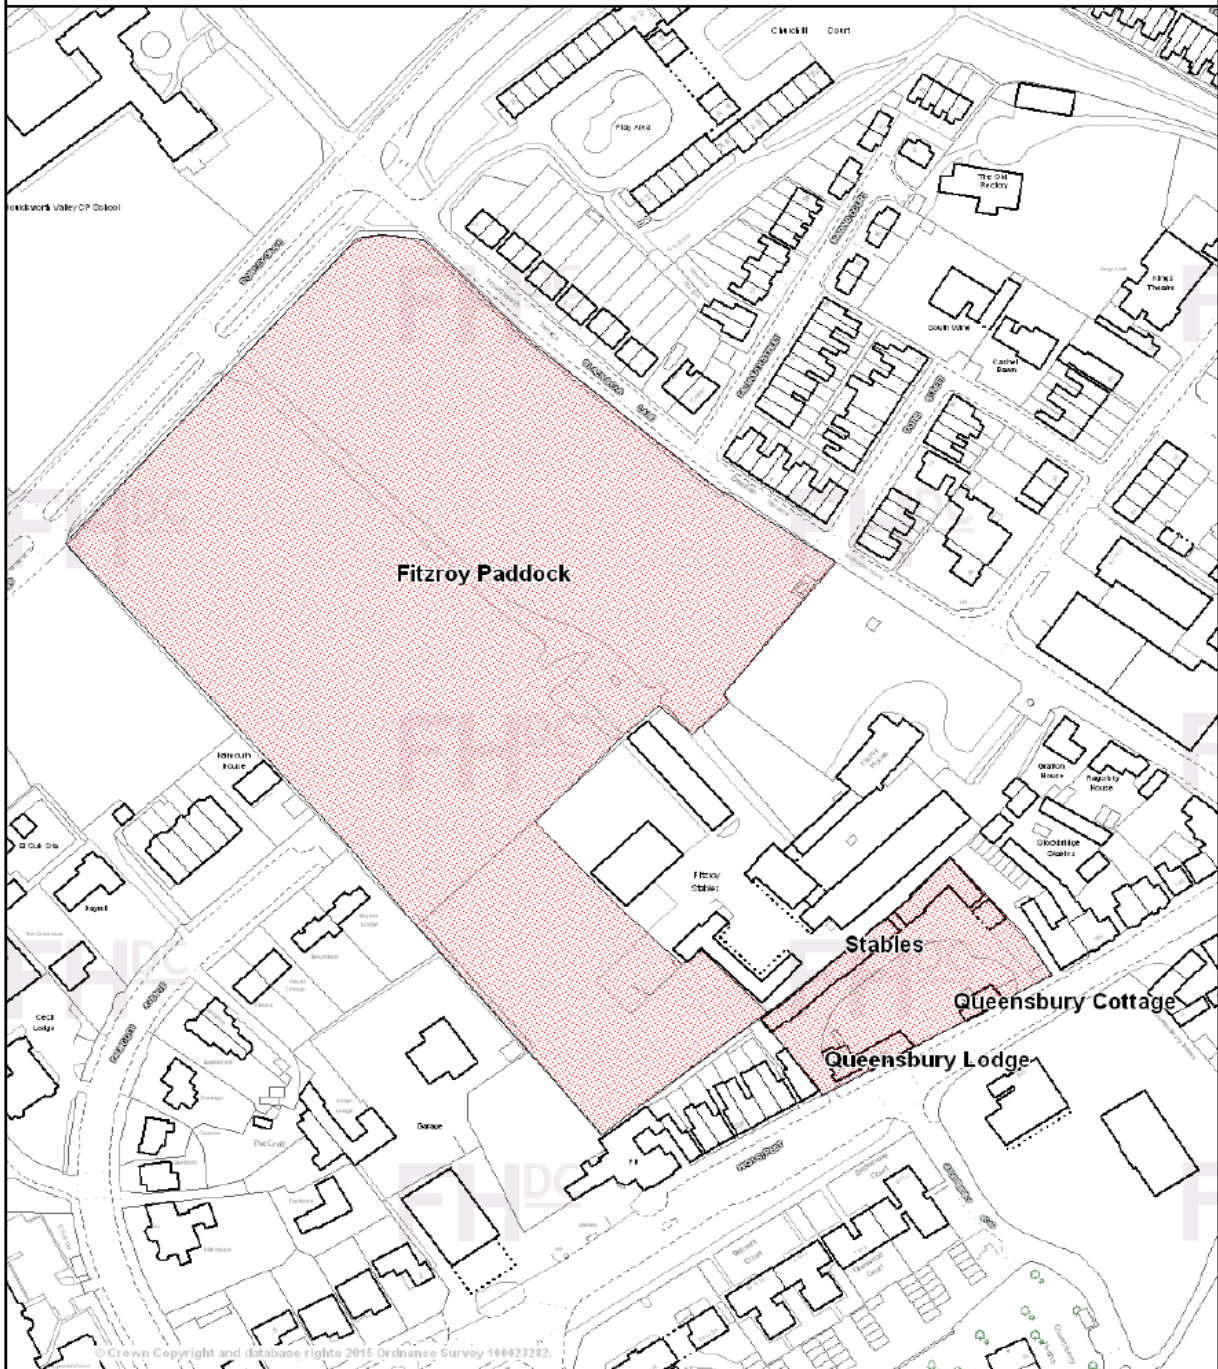

Appendix 1. Indicative Location Plan

 Forest Heath District Council	Forest Heath District Council College Heath Road Mildenhall Suffolk IP28 7EY Tel: 01638 719000. <a href="http://www.forest-heath.gov.uk">www.forest-heath.gov.uk</a>	Scale 1/2000	Date 13/1/2015	
	© Crown Copyright and database rights 2015 Ordnance Survey 100023282.	Centre = 563835 E 263206 N		